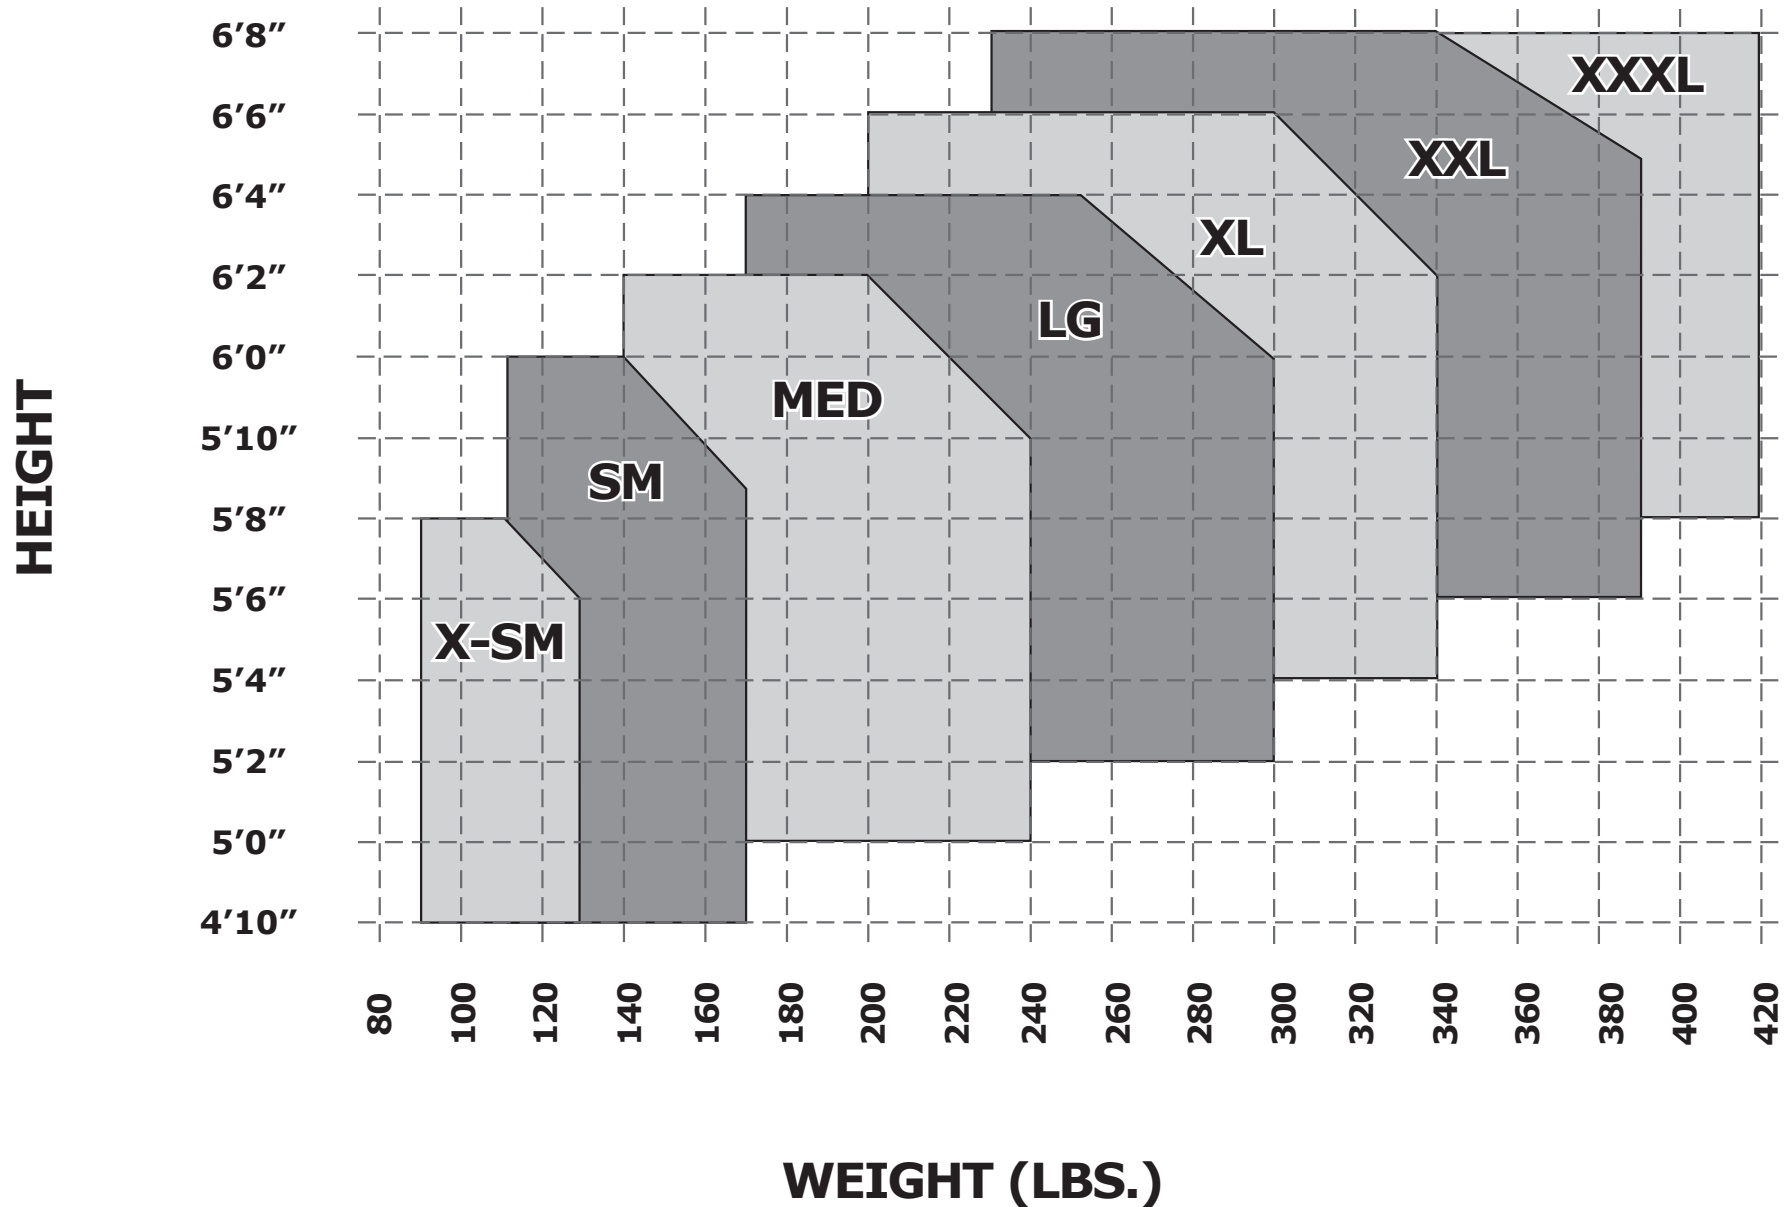

Delta™ II - ExoFit™ - ExoFit™ XP Full Body Harness Sizing Chart

Delta™ II harnesses are also available in Universal Size (one size fits most - approximately medium size). ExoFit™ and ExoFit™ XP harnesses are available in sizes XS-XXL.

Protecta PRO Full Body Harness Sizing Chart